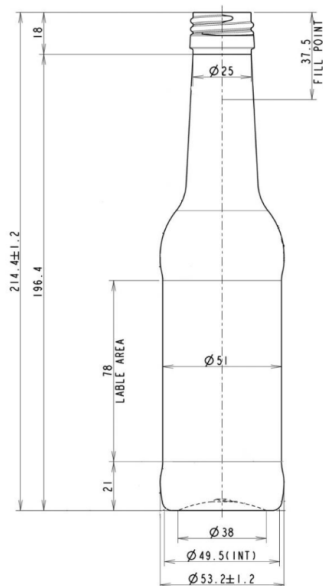

## Cooper 275

### General info

Item no. (SKU):	
Family / Range:	<b>Cooper</b>
Capacity:	<b>275ml</b>
Neck:	<b>28 ROPP</b>
Weight:	<b>32</b>
Shape:	<b>Round</b>
Material:	<b>PET</b>
Colour:	<b>All Colours Available</b>
Print Areas:	<b>N/A</b>
Country of Origin:	<b>Lithuania</b>

#### Packed in Boxes

Box Dimensions (mm):	<b>594 x 394 x 448</b>
Quantity per box (pcs):	
Boxes per pallet (pcs):	
Quantity per pallet (pcs):	
Net weight (kg):	
Gross weight (kg):	
Pallet height (mm):	<b>2400</b>

#### Packed in PE bags on trays (Full pallet)

Tray dimensions (mm):	<b>1200 x 800 x 50</b>
Quantity per tray (pcs):	<b>336</b>
Quantity per PE bag (pcs):	<b>168</b>
PE bags per tray (pcs):	<b>2</b>
Trays per pallet (pcs):	<b>10</b>
Quantity per pallet (pcs):	<b>3360</b>
Net weight (kg):	<b>107</b>
Gross weight (kg):	<b>123</b>
Pallet height (mm):	<b>2400</b>